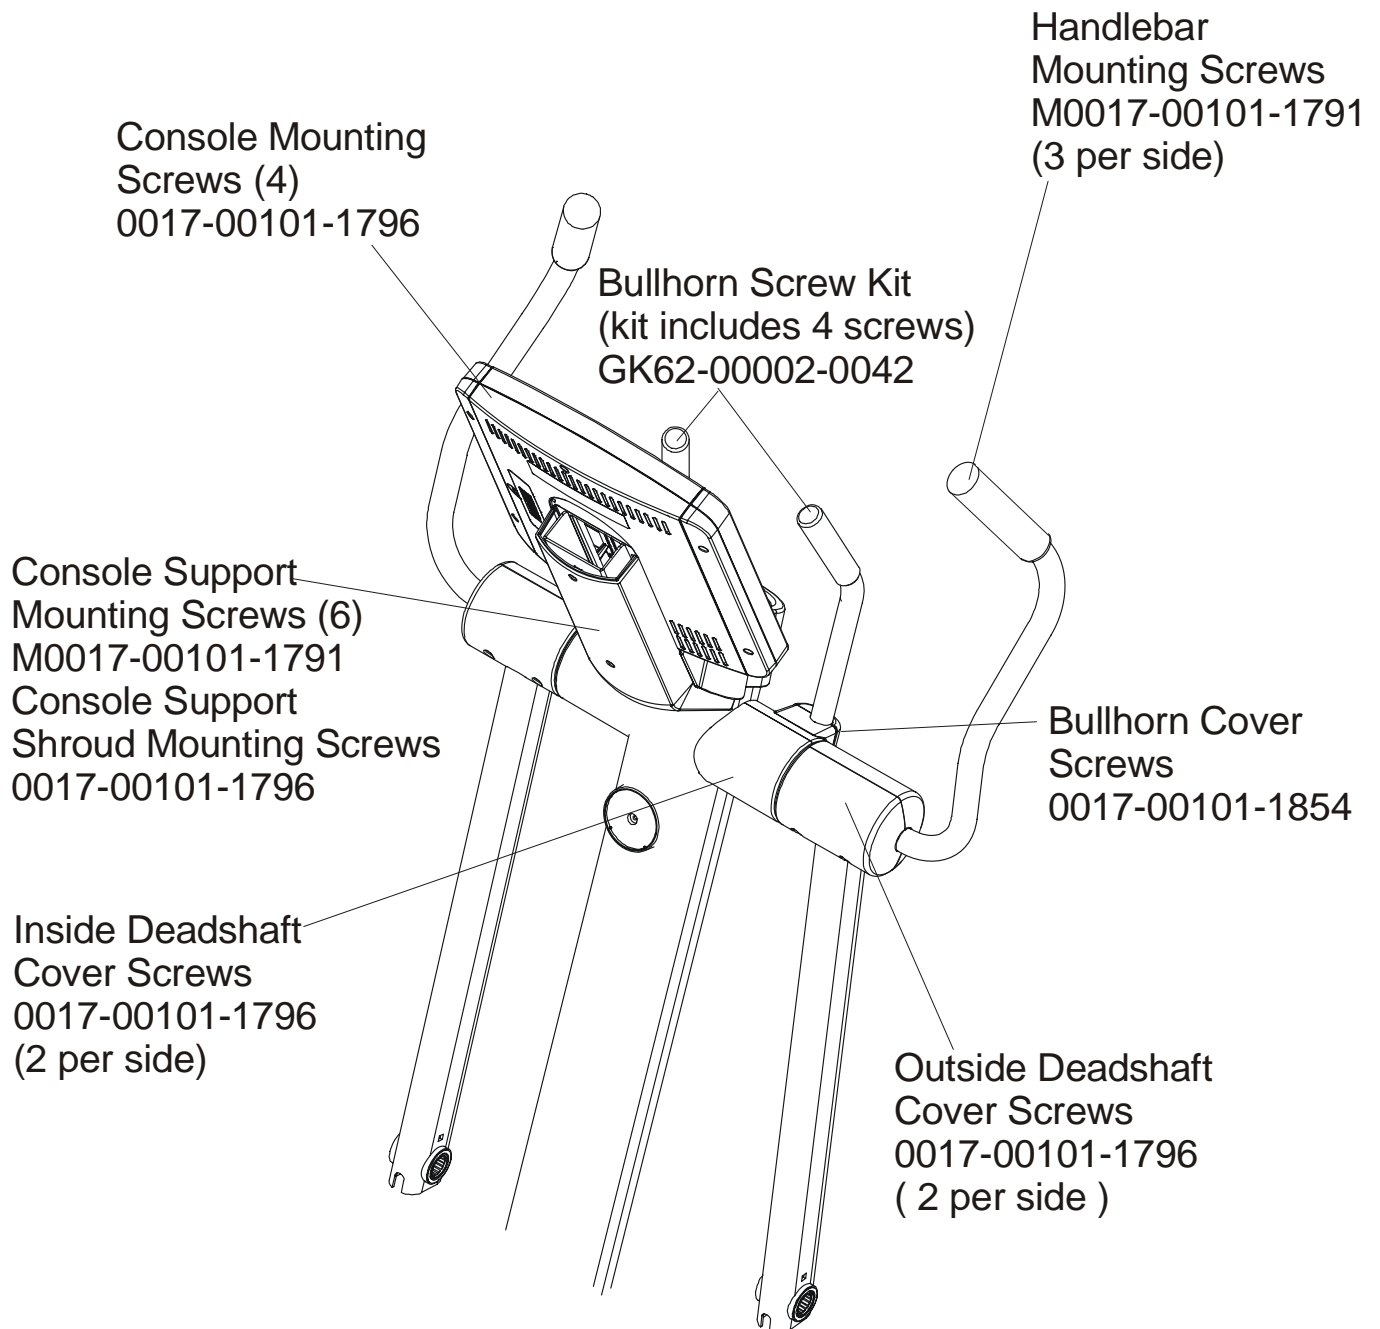

Outside Front
Deadshaft Cover (2)
0K62-01013-0000
Outside Rear
Deadshaft Cover (2)
0K62-01012-0000

CONSOLE	OVERLAY/BEZEL/SWITCH	LANGUAGE
AK62-00365-0001	AK62-00190-0001	Eng/Eng
AK62-00365-0002	AK62-00190-0001	Eng+Met
AK62-00365-0003	AK62-00190-0003	Ger/Met
AK62-00365-0004	AK62-00190-0004	Spn/Met
AK62-00365-0006	AK62-00190-0006	Jap/Met
AK62-00365-0007	AK62-00190-0007	Frn/Met
AK62-00365-0008	AK62-00190-0008	Ital/Met
AK62-00365-0009	AK62-00190-0009	Dut/Met
AK62-00365-0010	AK62-00190-0010	Port/Met
AK62-00365-0014	AK62-00190-0001	Turk/Met

Items Not Shown	
Accessory Tray	0K62-01022-0000
Accessory Tray Mounting Screws (2)	0017-00101-1846

Rocker Arms Kit
GK62-00002-0070
contents:

- Rocker Arms (2)
- Hardened Spacers (2)
- Oillite Washers (2)
- Retaining Rings (2)
- Loctite 620*
- Alcohol pad